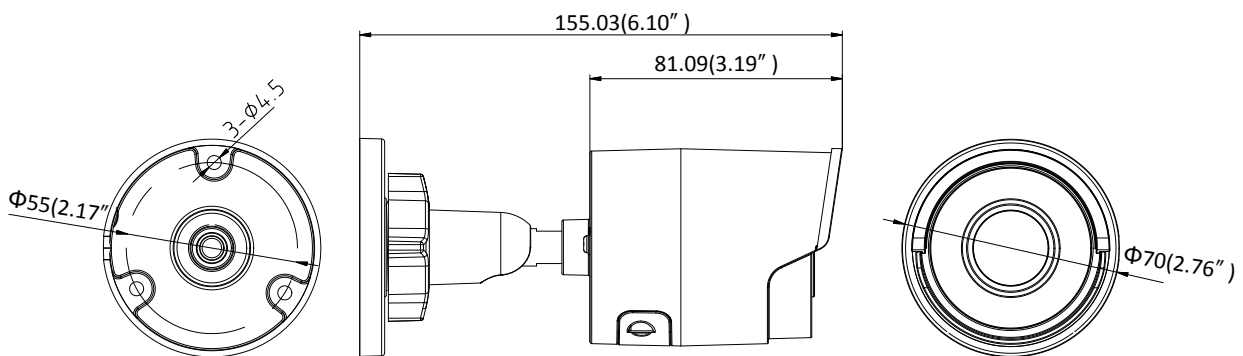

General Function	One-key Reset, Anti-Flicker, Heartbeat, Mirror, Password Protection, Privacy Mask, Watermark, IP Address Filter
Interface	
Communication Interface	1 RJ45 10M/100M self-adaptive Ethernet port
On-board Storage	Built-in microSD/SDHC/SDXC slot, up to 128 GB
Smart Feature-set	
Behavior Analysis	Line crossing detection, intrusion detection, unattended baggage detection, object removal detection
Line Crossing Detection	Cross a pre-defined virtual line, up to 1 pre-defined virtual lines supported
Intrusion Detection	Enter and loiter in a pre-defined virtual region, up to 1 pre-defined virtual regions supported
Object Removal Detection	Objects removed from the pre-defined region, such as the exhibits on display.
Unattended Baggage Detection	Objects left over in the pre-defined region such as the baggage, purse, dangerous materials
Face Detection	Human face appears in the image can be detected and trigger linkage method
General	
Operating Conditions	-30 °C to +60 °C (-22 °F to +140 °F), Humidity 95% or less (non-condensing)
Power	12 VDC ± 25%, 5W PoE(802.3af, class 3), 6.5W
IR Range	Up to 30 m
Protection Level	IP67
Dimensions	Camera: $\Phi 70 \times 155.03$ mm ($\Phi 2.76'' \times 6.1''$) Package: $216 \times 121 \times 118$ mm ($8.5'' \times 4.76'' \times 4.65''$)
Weight	Camera: 410 g (0.9 lb.)

Available Models

DS-2CD2025FWD-I

Dimensions

Unit: mm