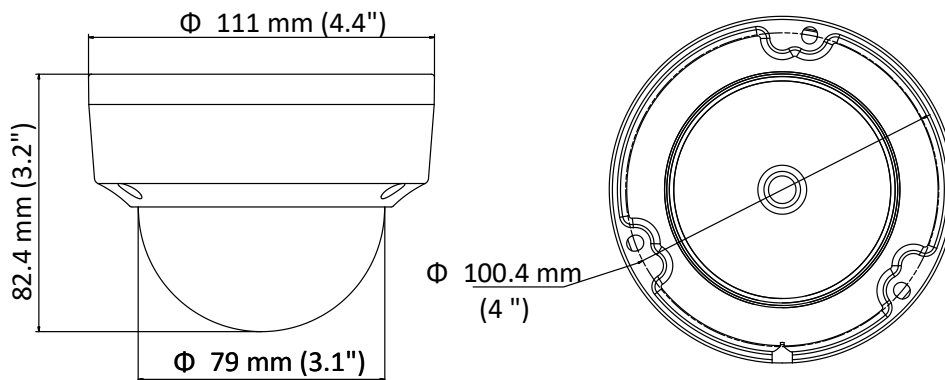

Dimension

Accessories

Distributed by

HIKVISION

Headquarters

No.555 Qianmo Road, Binjiang District,
Hangzhou 310051, China
T +86-571-8807-5998
overseasbusiness@hikvision.com

Hikvision USA
T +1-909-895-0400
sales.usa@hikvision.com

Hikvision Italy
T +39-0438-6902
info.it@hikvision.com

Hikvision Singapore
T +65-6684-4718
sg@hikvision.com

Hikvision Africa
T +27 (10) 0351172
sale.africa@hikvision.com

Hikvision Europe
T +31-23-55-42-770
info.eu@hikvision.com

Hikvision France
T +33(0)1-85-330-450
info.fr@hikvision.com

Hikvision Oceania
T +61-2-8599-4233
salesau@hikvision.com

Hikvision Hong Kong
T +852-2151-1761

Hikvision Middle East
T +971-4-8816086
salesme@hikvision.com

Hikvision Spain
T +34-91-737-16-55
info.es@hikvision.com

Hikvision Canada
T +1-909-895-0400
sales.usa@hikvision.com

Hikvision Russia
T +7-495-669-67-99
saleru@hikvision.com

Hikvision Poland
T +48-22-460-01-50
poland@hikvision.com

Hikvision Korea
T +82-31-731-8841
sales.korea@hikvision.com

Hikvision India
T +91-22-28469900
sales@pramahikvision.com

Hikvision UK
T +01628-902140
support.uk@hikvision.com

Hikvision Brazil
T +55 11 3318-0050
Latam.support@hikvision.com