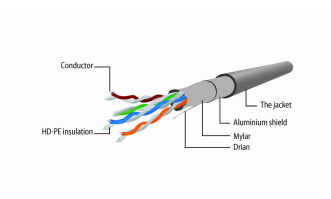

FTP Cat5e Patch cord, gray, 10 m

PP22-10M

Features

- Foil shielded twisted pair patch cord

Specifications

Moulded strain relief
50u" gold plated contacts
8P8C plugs

Packaging

Q'ty in crtn, pcs	40
Crtn volume, CUM	0.04
Crtn weight, kgs	9.8
Individual package size LxWxH:	140x135x50 mm
Carton size LxWxH:	395x395x255 mm
Country of origin	CN
Barcode	8716309045308
Customs code	8544421000