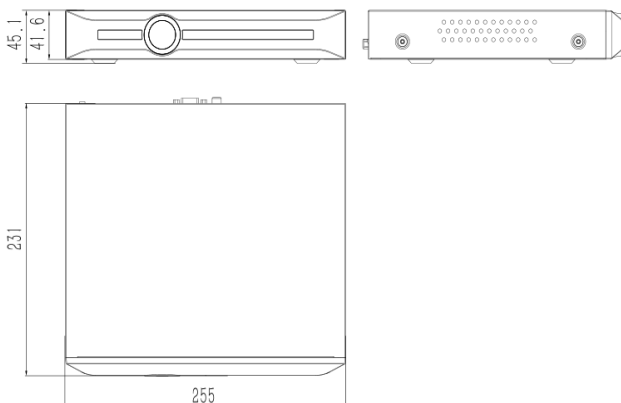

Dimensions

Video/Audio Input	
Incoming Bandwidth	60Mbps
IP video	20-ch
Audio	N/A
Video/Audio Output	
Outgoing Bandwidth	60Mbps
HDMI	3840×2160,2560×1600,2560×1440,1920×1080 1280×720,800×600,1024×768,1366×768,1440×900,1280×800
VGA	1-ch Resolution:1920×1080, 1280×720, 800×600,1024×768, 1366×768,1440×900,1280×800 Adjustable Output mode, Self-adaptive Resolution
Frame Rate	Mainstream 25fps(P)/30fps(N) Substream 25fps(P)/30fps(N)
I-Frame Record	Y
Recording Resolution	4K(3840*2160,3264*2448,3296*2472)/6MP(2752*2208,3008*2008,2408*2008) 5MP(2560*1920,2592*1944,2592*1920,2528*2128/4MP(2560*1440,2592*1520) 3MP(2048*1536)/1080P/UXGA/720P/VGA/4CIF/DCIF/2CIF/CIF/QCIF
Audio	N/A
Synchronous Playback	1-ch 4K/4-ch 1080P/720P/4CIF
Decoding	
Compression	S+265/H.265/H.264H/H.264M/H.264B
Live View/Playback	4K(3840*2160,3264*2448,3296*2472)/6MP(2752*2208,3008*2008,2408*2008) 5MP(2560*1920,2592*1944,2592*1920,2528*2128/4MP(2560*1440,2592*1520) 3MP(2048*1536)/1080P/UXGA/720P/VGA/4CIF/DCIF/2CIF/CIF/QCIF
Capability	1-ch 4K/6MP/5MP/4MP/2-ch 3MP/4-ch 1080P/8-ch 720P/16-ch 4CIF
Display Split	1/4/6/8/9/10/13/16
E-Zoom	Y
Network	
Remote Connection	16 Users, Up to 48ch Videos
Browser	CHROME V45 or lower, IE, FIREFOX
Mobile Software	P2P&DDNS for IOS&Android (App Name: Easylive)
Internet Protocol	TCP/UDP/HTTP/MULTICAST/UPnP/DHCP/PPPoE/DDNS/NFS/FTP/NTP/ HTTPS /RTSP/SMTP/HTTPS/SADP/TCP-IP/IPFILTER/ALARMSEVER/IP SEARCH
Email	Activated by Alarm
ANR	Y
Advanced	Remaining Bandwidth Display
Hard Disk	
SATA	1 SATA for 1HDD
E-SATA	N/A
Capacity	Up to 4TB Capacity for Each HDD
NTFS Files System	Y
HDD Management	Group and Quota, Customized Recording Days
External Interface	
HDMI Output	1ch
VGA Output	1ch
Two-way Audio	N/A
Audio Output	N/A
Network Interface	1X RJ-45 10/100/1000Mbps Self-adaptive Ethernet Interfaces
Serial Interface	N/A
USB Interface	1x USB3.0, 1x USB2.0
Alarm In/Out	0/1
Advance	
NAS	NFS Protocol, Support Manual Backup Only
Plug and Play	Y, Only for Tiandy Cameras
Image Flip	Y, Only for Tiandy Cameras
Hot Standby	N+1
Corridor Mode	Y, 16:9 to 9:16, Only for Tiandy Cameras
Video Analytics(VCA)	Camera VCA Function, including Tripwire/Perimeter/Facial Detection People Counting/Missing&Foreign Object/Crowd/Littering/Fast Moving Parking/Off-position/Blurred Image/Audio Offline/Screaming Detection Quickly Search Target Videos according to Channel No., Records Type,
Smart Search	Records Time, File Type and VCA(Only for Tiandy Cameras)
Trigger Recording	Manual/Timing/Motion Detection/Port Alarm/ VCA Alarm/Video Mark
Smart Recording	Set Recording Bite Rate for Different Time
Alarm Recording	Pre Alarm Default 10s (5/10/15/60s Optional) Post Alarm Default 10s (10/15/30/60/600s Optional)
One Key Control	Intercom , Recording
Records Format	SDV, Export MP4 in H.264 Format
Records Encryption	Y
Records Tag	Y
Onvif	Onvif(Profile S)
General	
Language	English,Spanish,Korean,Italian,Turkish,Thai,Russian Polish,French,Traditional Chinese,Simplified Chinese
Power Supply	DC12V 2A
Consumption(without HDD)	≤ 10W
Working Temperature	-10 °C ~ +55 °C (+14 °F~ + 131 °F)
Working Humidity	10 % ~ 90 %
Chassis	1U
Dimensions	44mm×255mm×231mm
Weight	0.9KG (without HDD), 1.4KG (with Packing Box)
S+265:	Tiandy enhanced H.265 codec
ANR:	Auto store video in SD card when NVR disconnected, and upload video to NVR when resumed connection(Only Support Tiandy ANR NVR)
Smart Search:	Greatly improve search speed for recorded video via VCA function